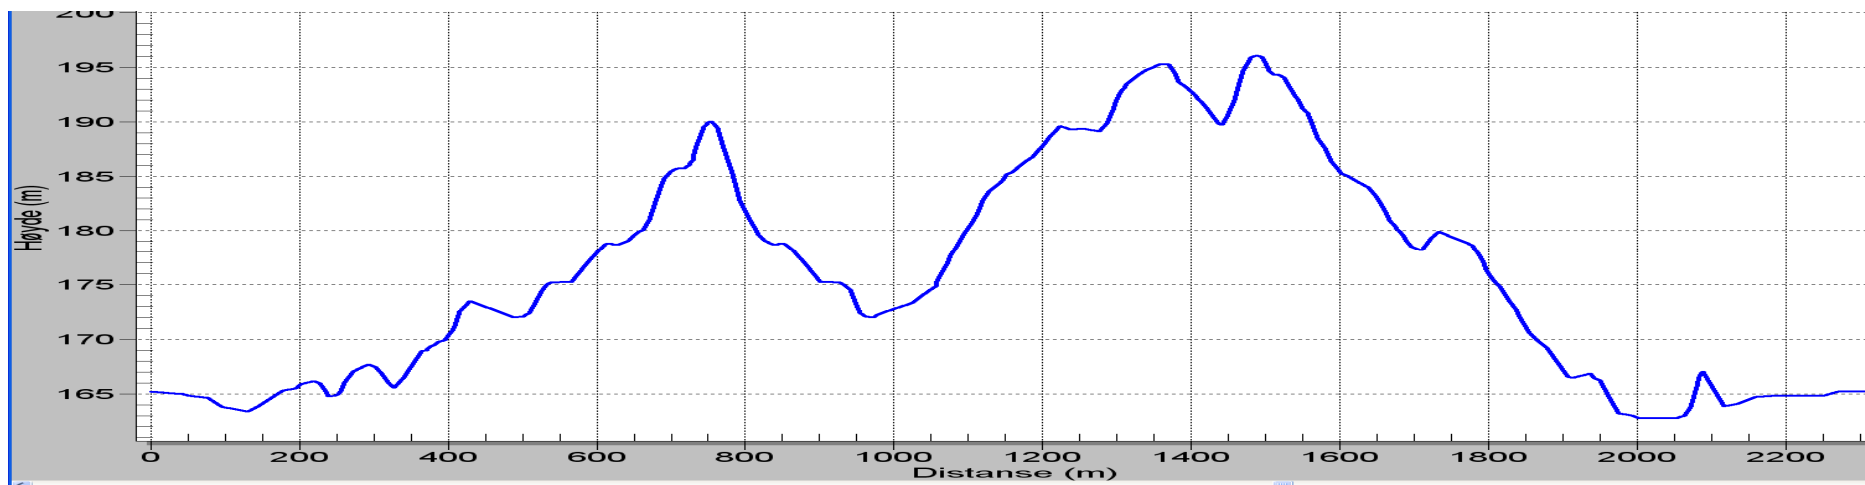

**DNB NOR CUP 1 og STATKRAFT JUNIOR CUP 1, 03 – 05.12.2011, Saupstad skisenter, løypeprofiler.**

**SH:** diff høyeste / laveste punkt **SHS:** diff høyeste / laveste i en stigning **SS:** Samlet stigning

Profil 2,0 km SH: 33,3 m, SHS: 26,5 m, SS: 63,7 m

Profil 2,5 km SH: 33,3 m, SHS: 18,0 m, SS: 69,4 m

Profil 3,0 km SH: 36,4 m, SHS: 26,5 m, SS: 104,8 m

Profil 3,3 km SH: 36,4 m, SHS: 23,3 m, SS: 110,0 m

Profil 4,0 km SH: 36,4m, SHS: 18,0 m, SS: 118,9 m