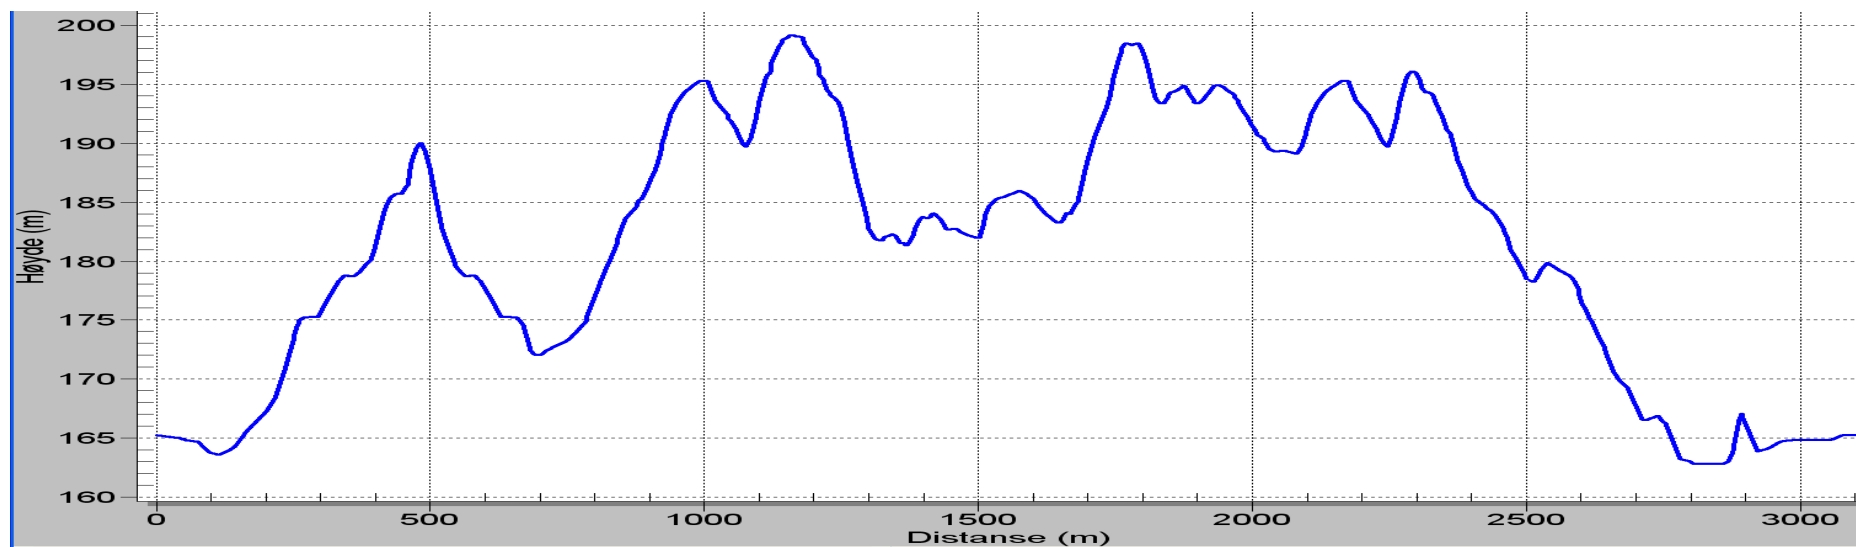

**DNB NOR CUP 1 og STATKRAFT JUNIOR CUP 1, 03 – 05.12.2011, Saupstad skisenter, løypeprofiler.**

**SH:** diff høyeste / laveste punkt **SHS:** diff høyeste / laveste i en stigning **SS:** Samlet stigning

Profil 2,0 km SH: 33,3 m, SHS: 26,5 m, SS: 63,7 m

Profil 2,5 km SH: 33,3 m, SHS: 18,0 m, SS: 69,4 m

Profil 3,0 km SH: 36,4 m, SHS: 26,5 m, SS: 104,8 m

Profil 3,3 km SH: 36,4 m, SHS: 23,3 m, SS: 110,0 m

Profil 4,0 km SH: 36,4m, SHS: 18,0 m, SS: 118,9 m