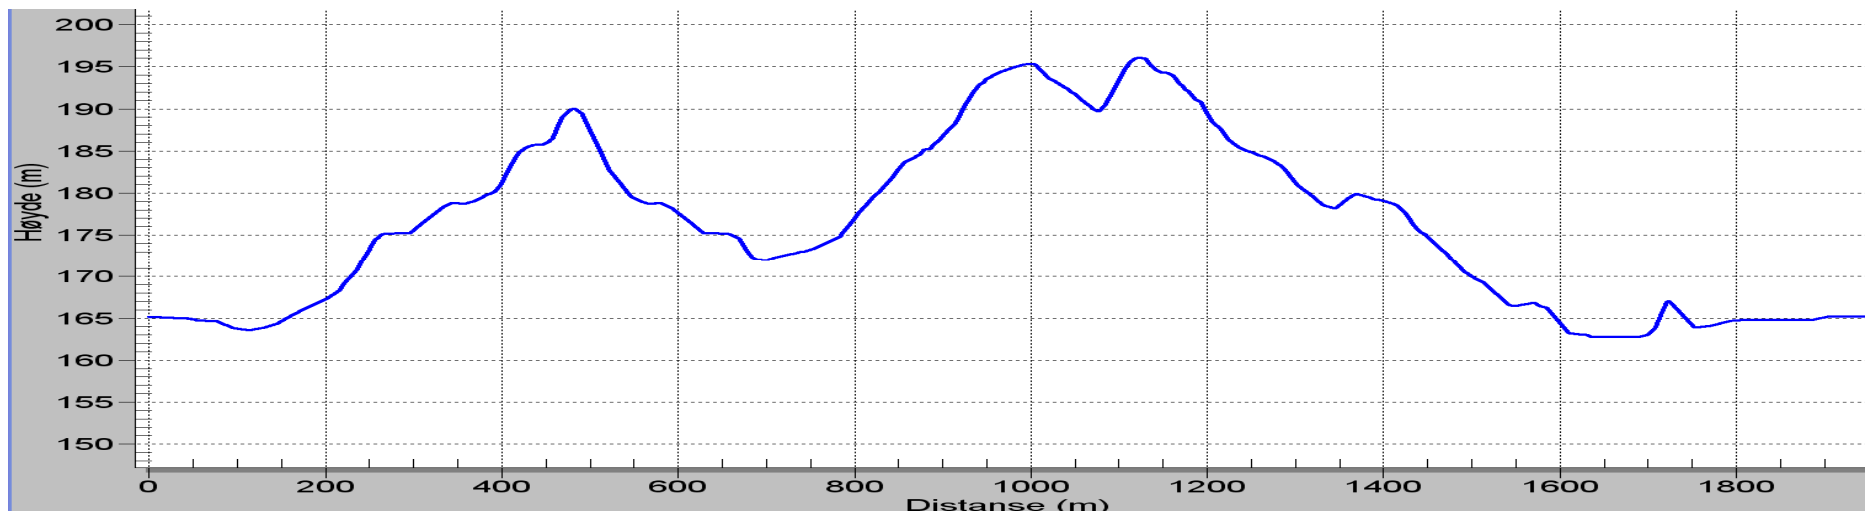

**DNB NOR CUP 1 og STATKRAFT JUNIOR CUP 1, 03 – 05.12.2011, Saupstad skisenter, løypeprofiler.**

**SH:** diff høyeste / laveste punkt **SHS:** diff høyeste / laveste i en stigning **SS:** Samlet stigning

Profil 2,0 km SH: 33,3 m, SHS: 26,5 m, SS: 63,7 m

Profil 2,5 km SH: 33,3 m, SHS: 18,0 m, SS: 69,4 m

Profil 3,0 km SH: 36,4 m, SHS: 26,5 m, SS: 104,8 m

Profil 3,3 km SH: 36,4 m, SHS: 23,3 m, SS: 110,0 m

Profil 4,0 km SH: 36,4m, SHS: 18,0 m, SS: 118,9 m